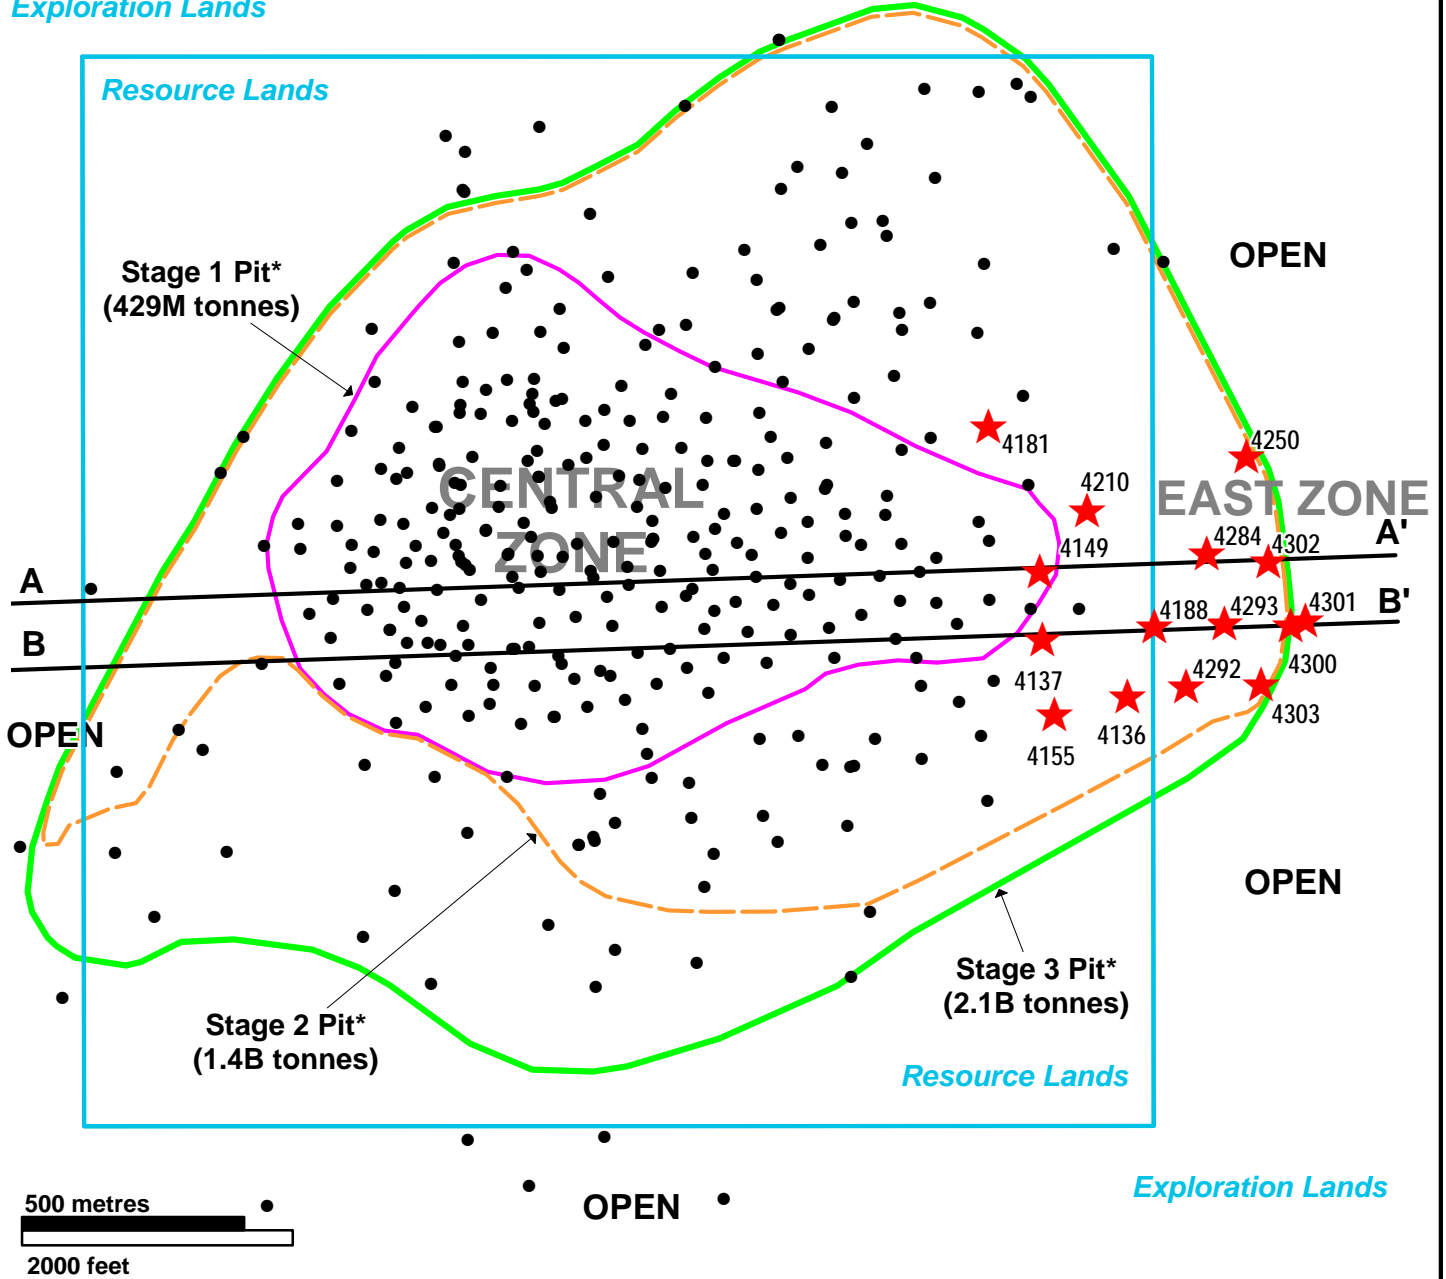

Northern Dynasty Minerals Ltd.

Exploration Lands

* NOTE: OUTLINES OF PIT STAGES DEVELOPED FOR THE PRELIMINARY ASSESSMENT OF THE PEBBLE GOLD-COPPER-MOLYBDENUM PROJECT, NOVEMBER 2004 (SEE WWW.SEDAR.COM)

LEGEND

- ★ 2004 East Zone Drill Holes
- Other Drill Holes

PEBBLE PROJECT

Pebble Deposit Drill Hole Plan